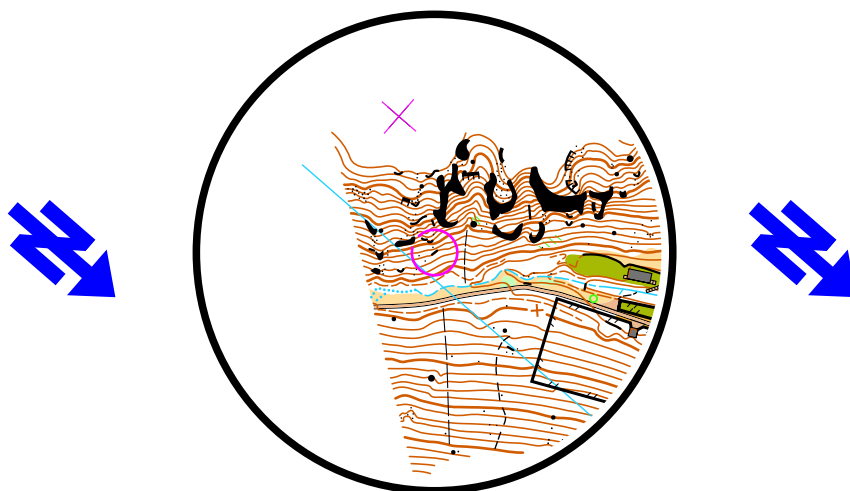

Station: 1 (PreO - Model, OPEN group)

1:4000, 2.5 m

Formatted by TIM, ver. 4.1.2(9)

(C) 2017-2018 YQware <http://tim.yq.cz>

0

Station: 1 (PreO - Model, OPEN group)

1:4000, 2.5 m

1	A-F	↗	∩			
---	-----	---	---	--	--	--

Station: 1 (PreO - Model, OPEN group)

1:4000, 2.5 m

2
X
X

Station: 1 (PreO - Model, OPEN group)

1:4000, 2.5 m

3	A-F	↑	⌌				
---	-----	---	---	--	--	--	--

3
X
X
X