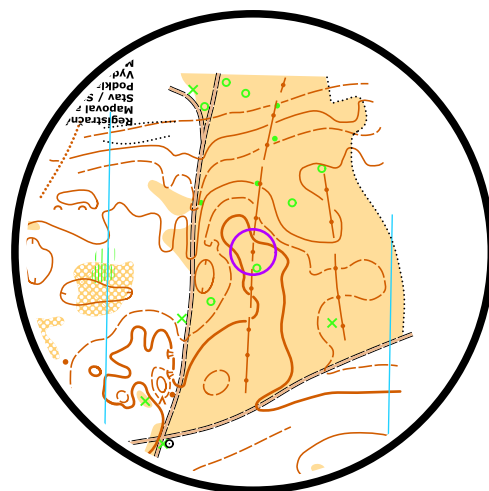

Station: 5 (TempO)

1:4000, 2m

Station: 5  
Tasks: 5  
Limit: 150 s  
1:4000, 2m

Formatted by TIM, ver. 4.1.1(7)

(C) 2017 YQware <http://tim.yq.cz>

Station: 5 (TempO)

1:4000, 2m

1	A-F		+++				
---	-----	--	-----	--	--	--	--