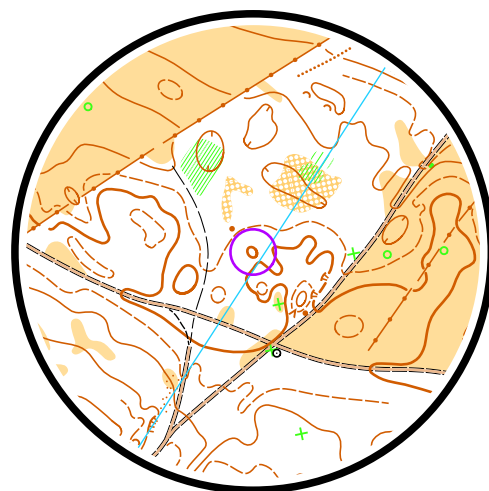

Station: 4 (TempO)

1:4000, 2m

Station: 4
Tasks: 5
Limit: 150 s
1:4000, 2m

Formatted by TIM, ver. 4.1.1(7)

(C) 2017 YQware <http://tim.yq.cz>

Station: 4 (TempO)

1:4000, 2m

1	A-F	○				
---	-----	---	--	--	--	--