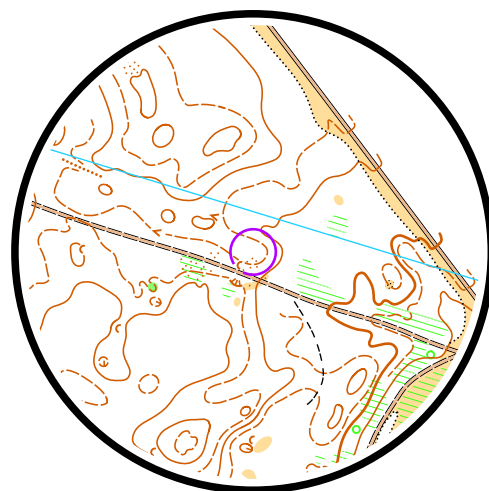

Station: 3 (TempO)

1:4000, 2m

Station: 3
Tasks: 5
Limit: 150 s
1:4000, 2m

Formatted by TIM, ver. 4.1.1(7)

(C) 2017 YQware <http://tim.yq.cz>

Station: 3 (TempO)

1:4000, 2m

1	A-F			
---	-----	--	--	--