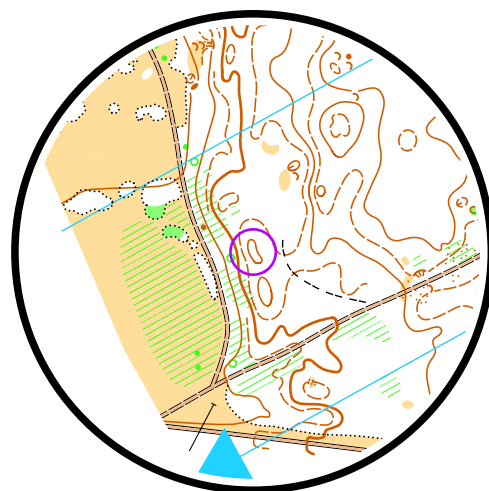

Station: 2 (TempO)

1:4000, 2m

Station: 2
Tasks: 5
Limit: 150 s
1:4000, 2m

Formatted by TIM, ver. 4.1.1(7)

(C) 2017 YQware <http://tim.yq.cz>

Station: 2 (TempO)

1:4000, 2m

1	A-F	○				
---	-----	---	--	--	--	--