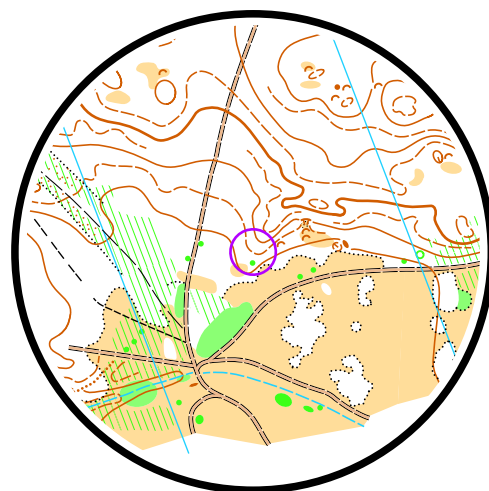

Station: 1 (TempO)

1:4000, 2m

Station: 1  
Tasks: 5  
Limit: 150 s  
1:4000, 2m

Formatted by TIM, ver. 4.1.1(7)

(C) 2017 YQware <http://tim.yq.cz>

Station: 1 (TempO)

1:4000, 2m

1	A-F			
---	-----	--	--	--