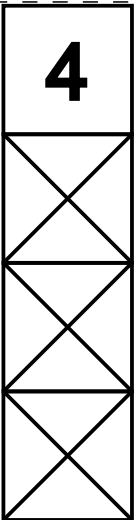

Station: 1 (Relay - RED group)

1:4000, 2m

Station: 1 (Relay - RED group)

1:4000, 2m