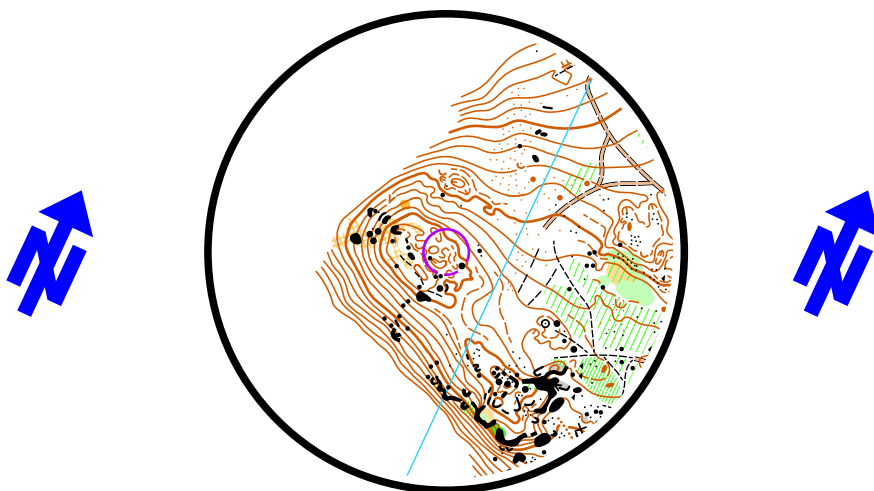

Station: 1 (Relay - RED group)

1:4000, 2m

2	A-F)	(
---	-----	---	---	--	--	--	--

Station: 1 (Relay - RED group)

1:4000, 2m

3	A-F	∩				
---	-----	---	--	--	--	--