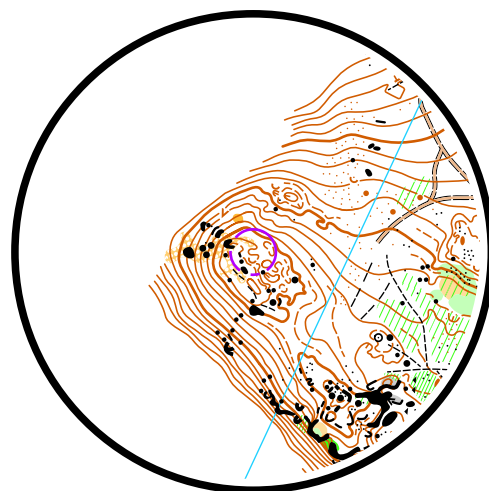

Station: 1 (Relay - RED group)

1:4000, 2m

Station: 1
Tasks: 7
Limit: 210 s
1:4000, 2m

Formatted by TIM, ver. 4.1.1(7)

(C) 2017 YQware <http://tim.yq.cz>

Station: 1 (Relay - RED group)

1:4000, 2m

1	A-F	↖	∩				
---	-----	---	---	--	--	--	--