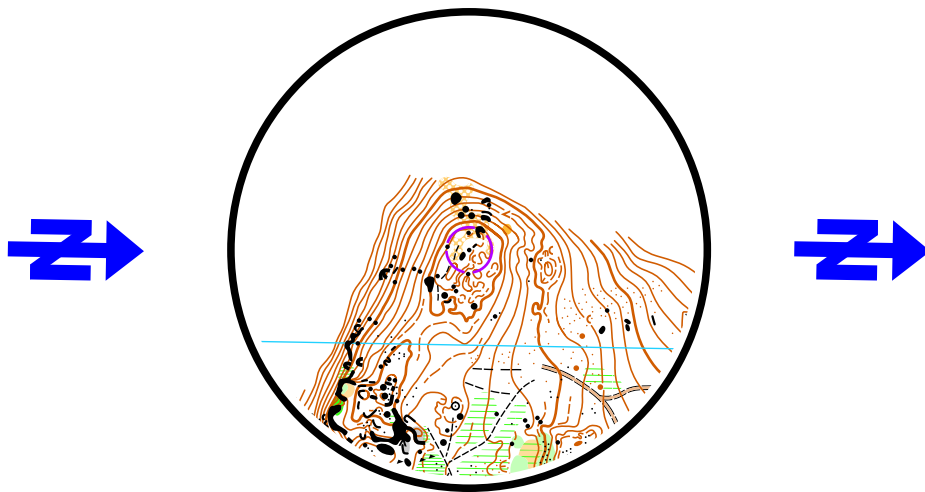

Station: 1 (Relay - GREEN group)

1:4000, 2m

Station: 1 (Relay - GREEN group)

1:4000, 2m