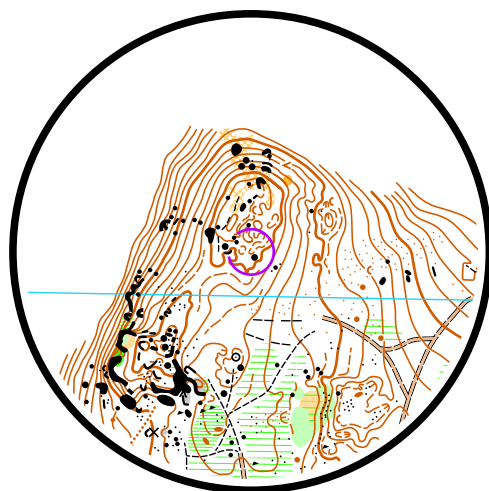

Station: 1 (Relay - GREEN group)

1:4000, 2m

4

Station: 1 (Relay - GREEN group)

1:4000, 2m

5