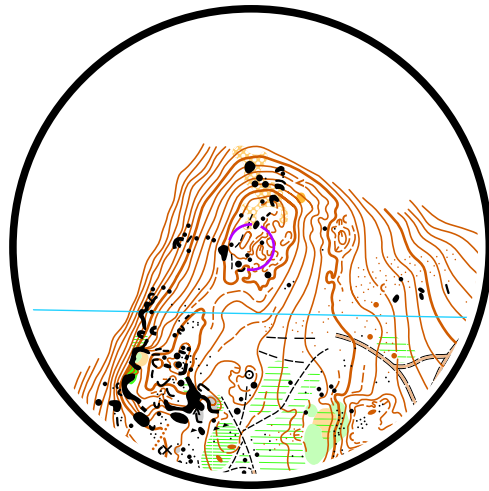

Station: 1 (Relay - GREEN group)

1:4000, 2m

4

Station: 1 (Relay - GREEN group)

1:4000, 2m

5