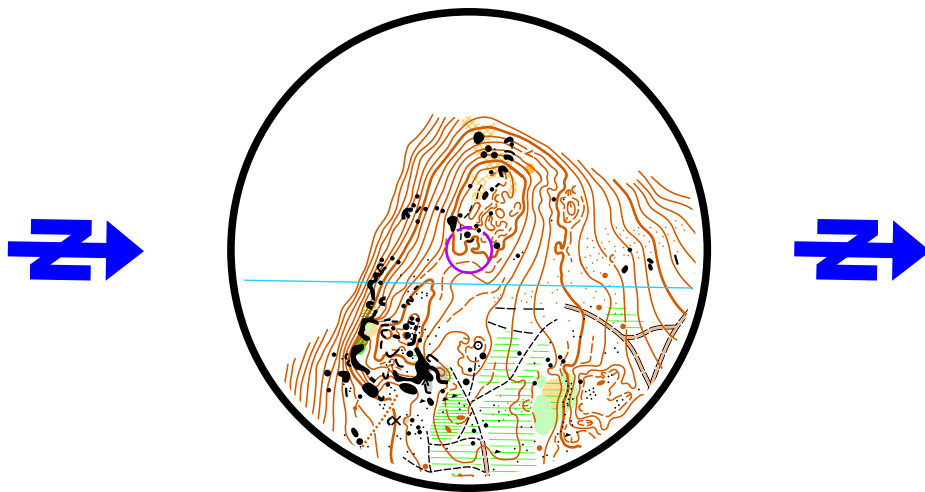

Station: 1 (Relay - GREEN group)

1:4000, 2m

2	A-F	)	(				
---	-----	---	---	--	--	--	--

Station: 1 (Relay - GREEN group)

1:4000, 2m

3	A-F	∩				
---	-----	---	--	--	--	--