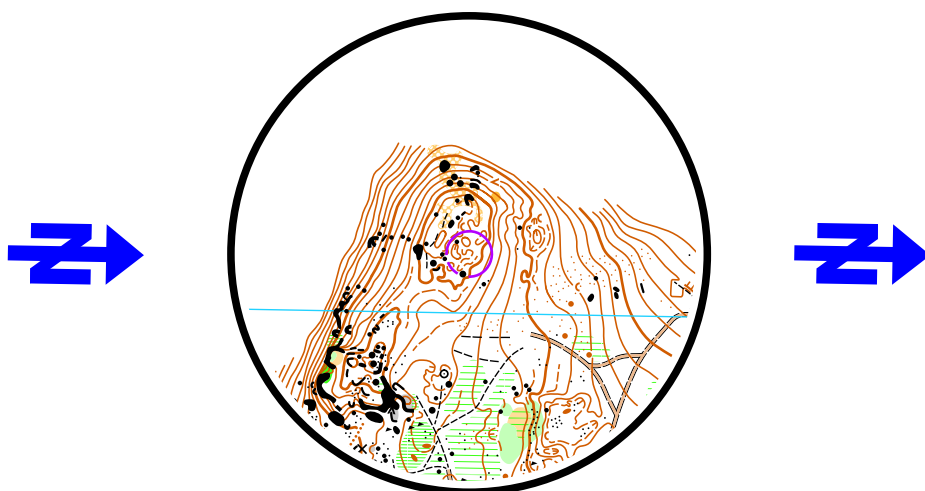

Station: 1 (Relay - GREEN group)

1:4000, 2m

2	A-F	)	(				
---	-----	---	---	--	--	--	--

Station: 1 (Relay - GREEN group)

1:4000, 2m

3	A-F	∩				
---	-----	---	--	--	--	--