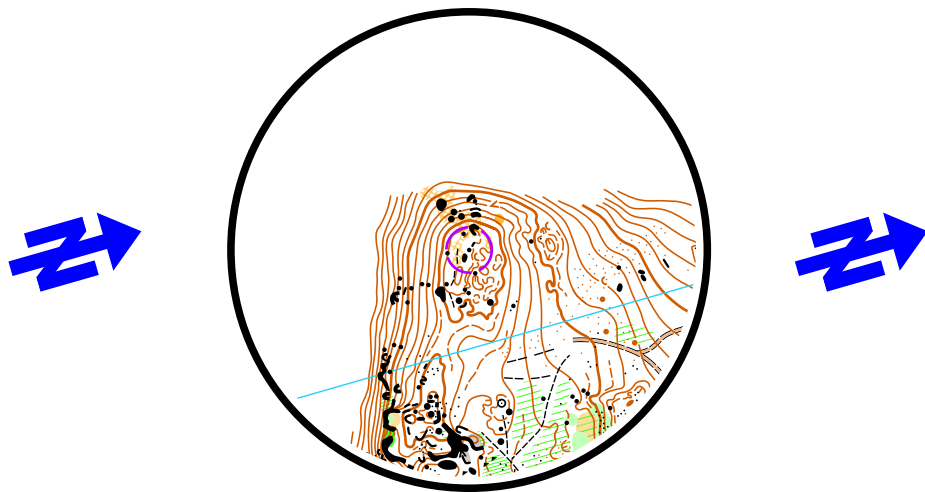

Station: 1 (Relay - BLUE group)

1:4000, 2m

Station: 1 (Relay - BLUE group)

1:4000, 2m