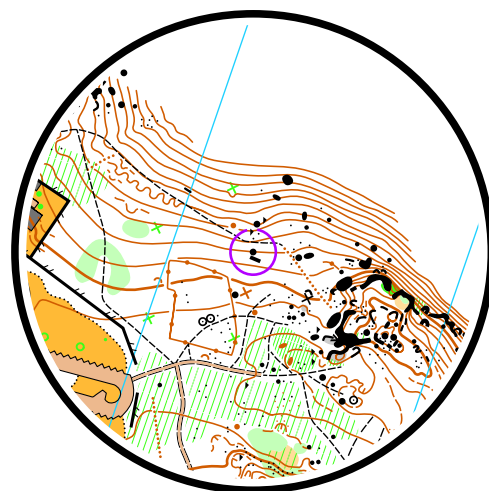

Station: 1 (PreO)

1:4000, 2m

Station: 1
Tasks: 3
Limit: 90 s
1:4000, 2m

Formatted by TIM, ver. 4.1.1(7)

(C) 2017 YQware <http://tim.yq.cz>

Station: 1 (PreO)

1:4000, 2m

1	A-F	▲		○	
---	-----	---	--	---	--